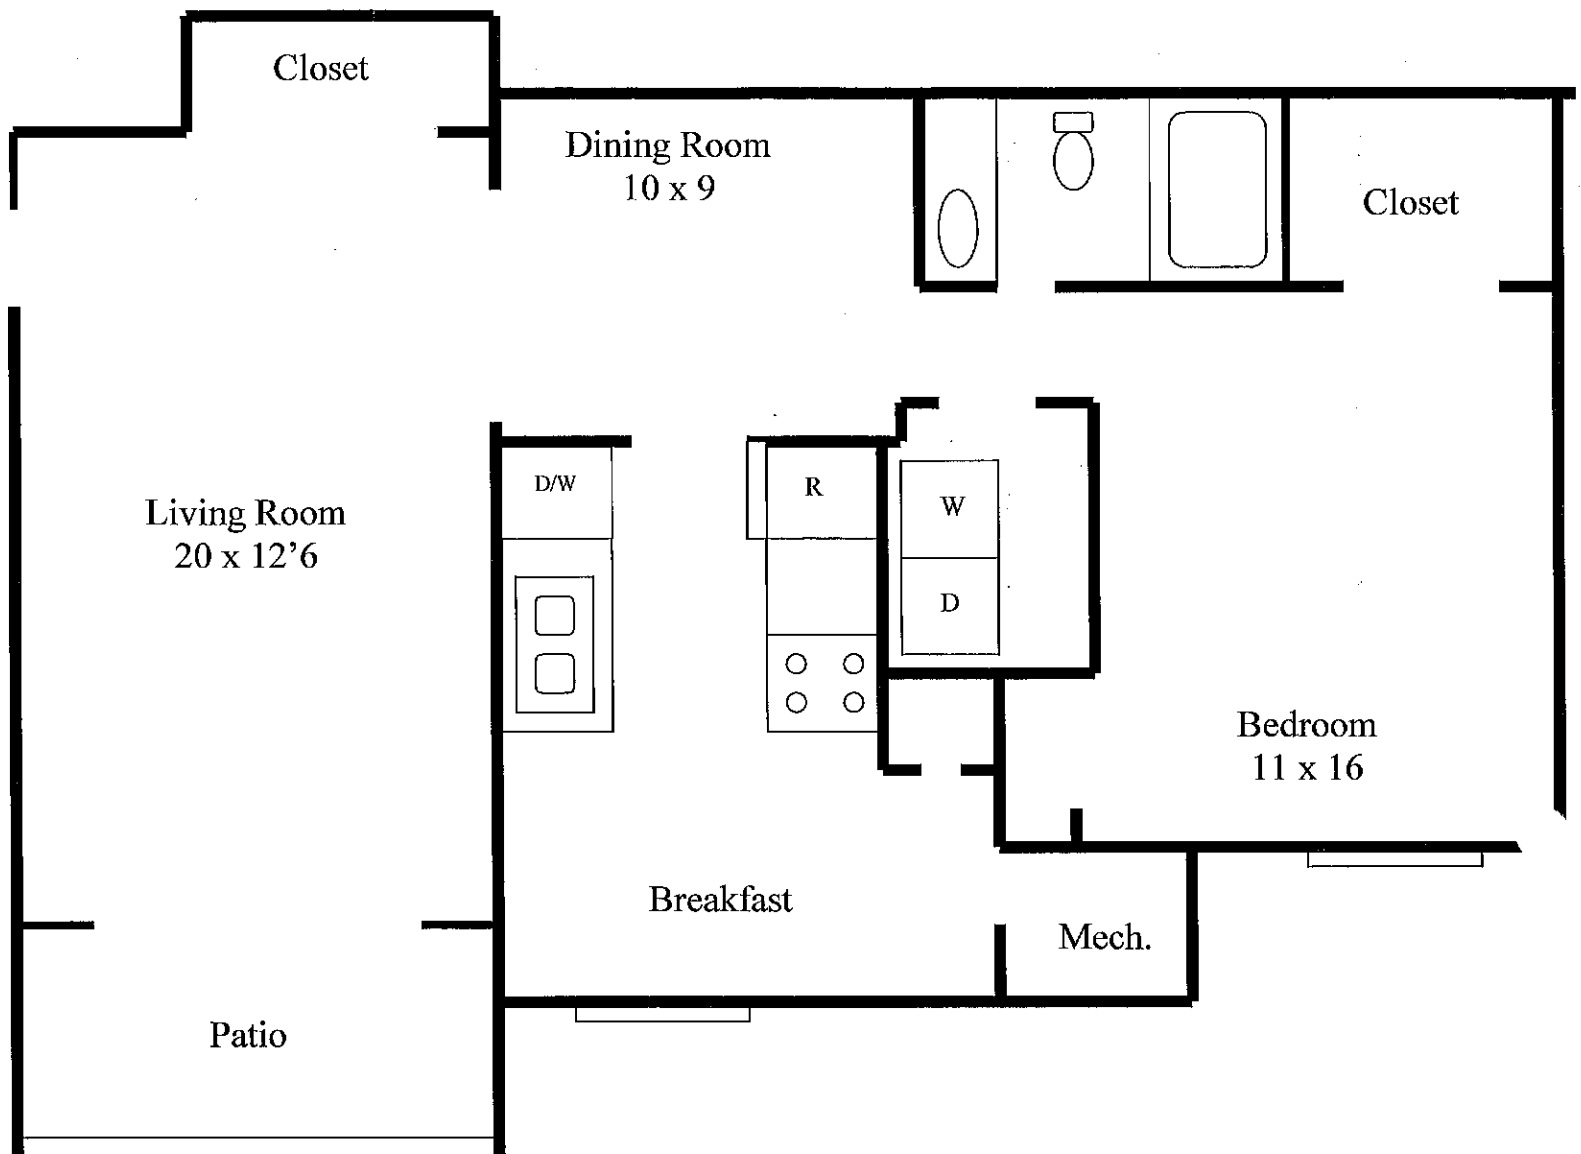

Winterhaven Apartments

One Bedroom Apartment

- ❖ One Full Size bathroom
- ❖ Utility Room for full size washer and dryer
 - ❖ Refrigerator
 - ❖ Stove
 - ❖ Dishwasher
- ❖ All Appliances Electric
- ❖ Water and Sanitation Included
 - ❖ 900 Square Feet
- ❖ Pets under 25 lbs. allowed